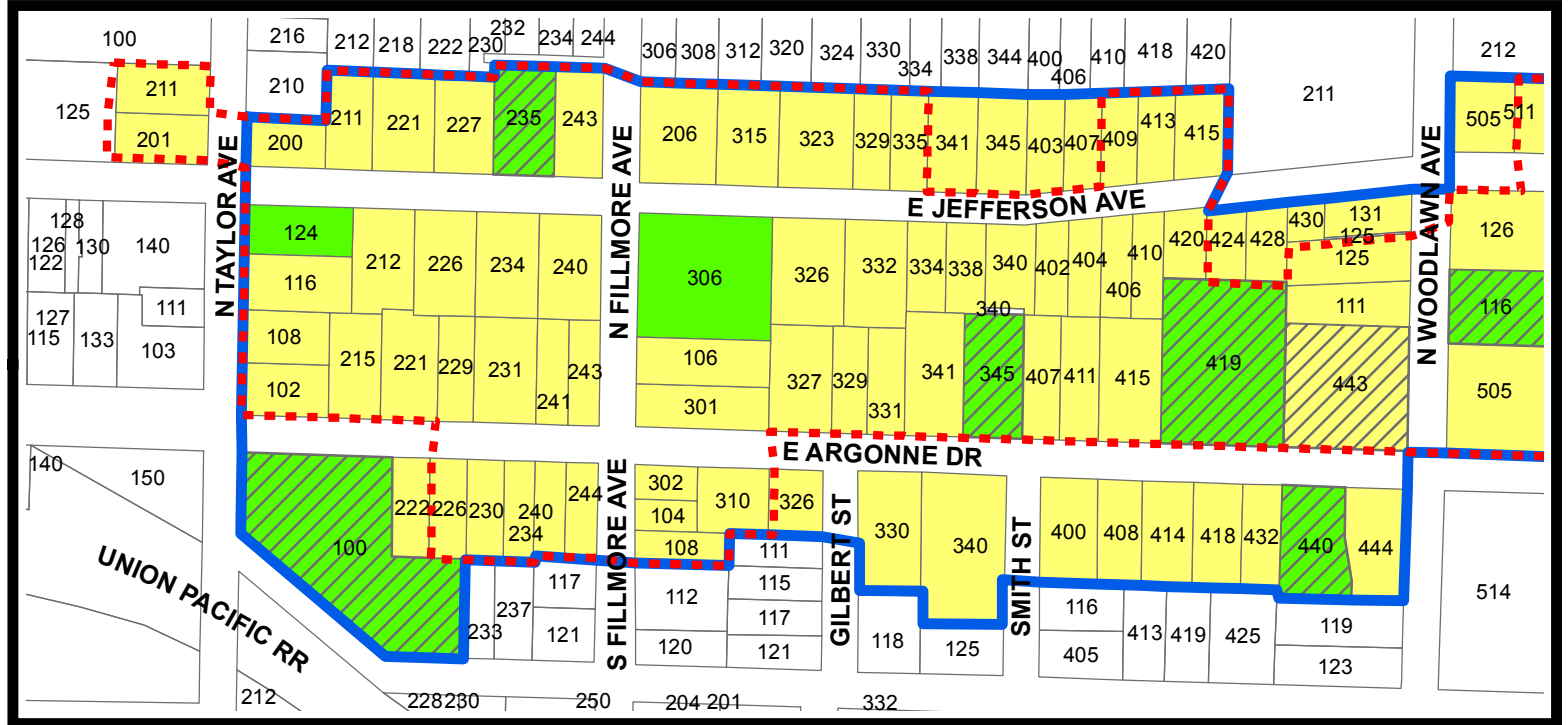

Jefferson-Argonne Historic District East Area

LANDMARKS COMMISSION

KEY:

National District

Total Properties: 147

Local District

Total Properties: 169

National Register & Local Landmark

Local Landmark

National Register

In District

West Area