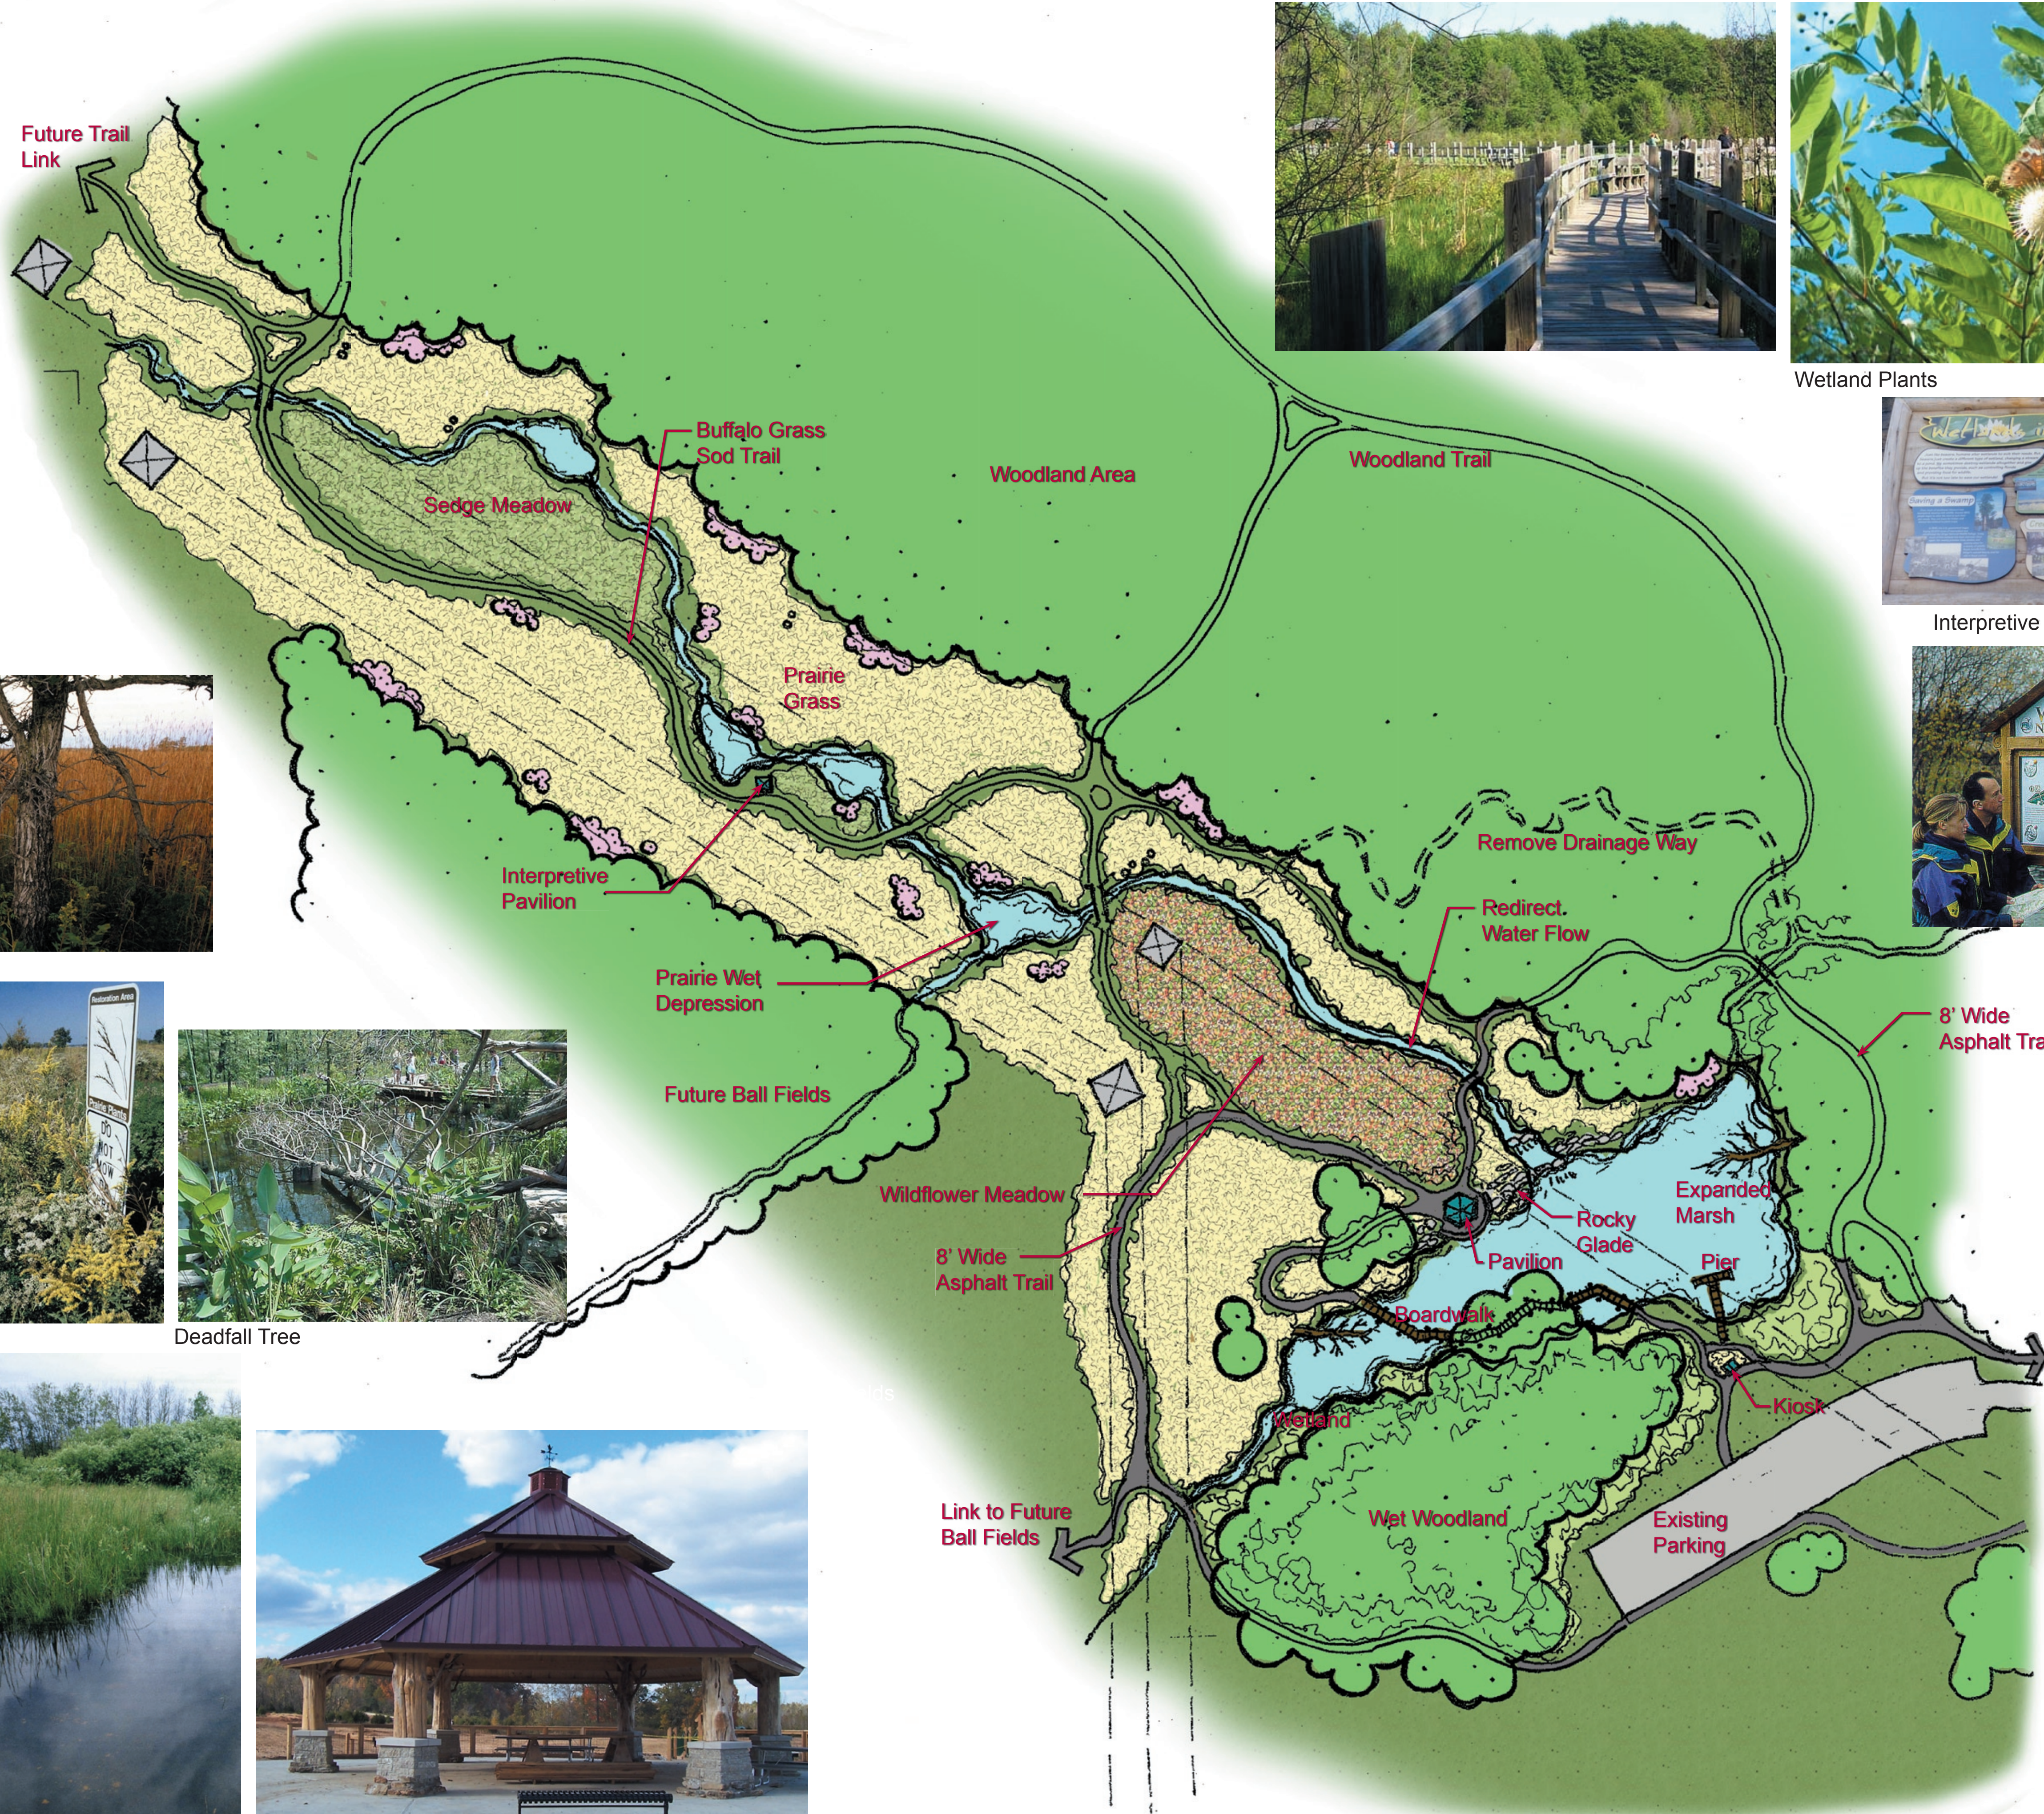

Deadfall Tree

Prairie Wet Depression

Pavilion Overlook

Wetland Plants

Interpretive Opportunities

Mown Path

Wildflower Meadow

Missouri Marsh