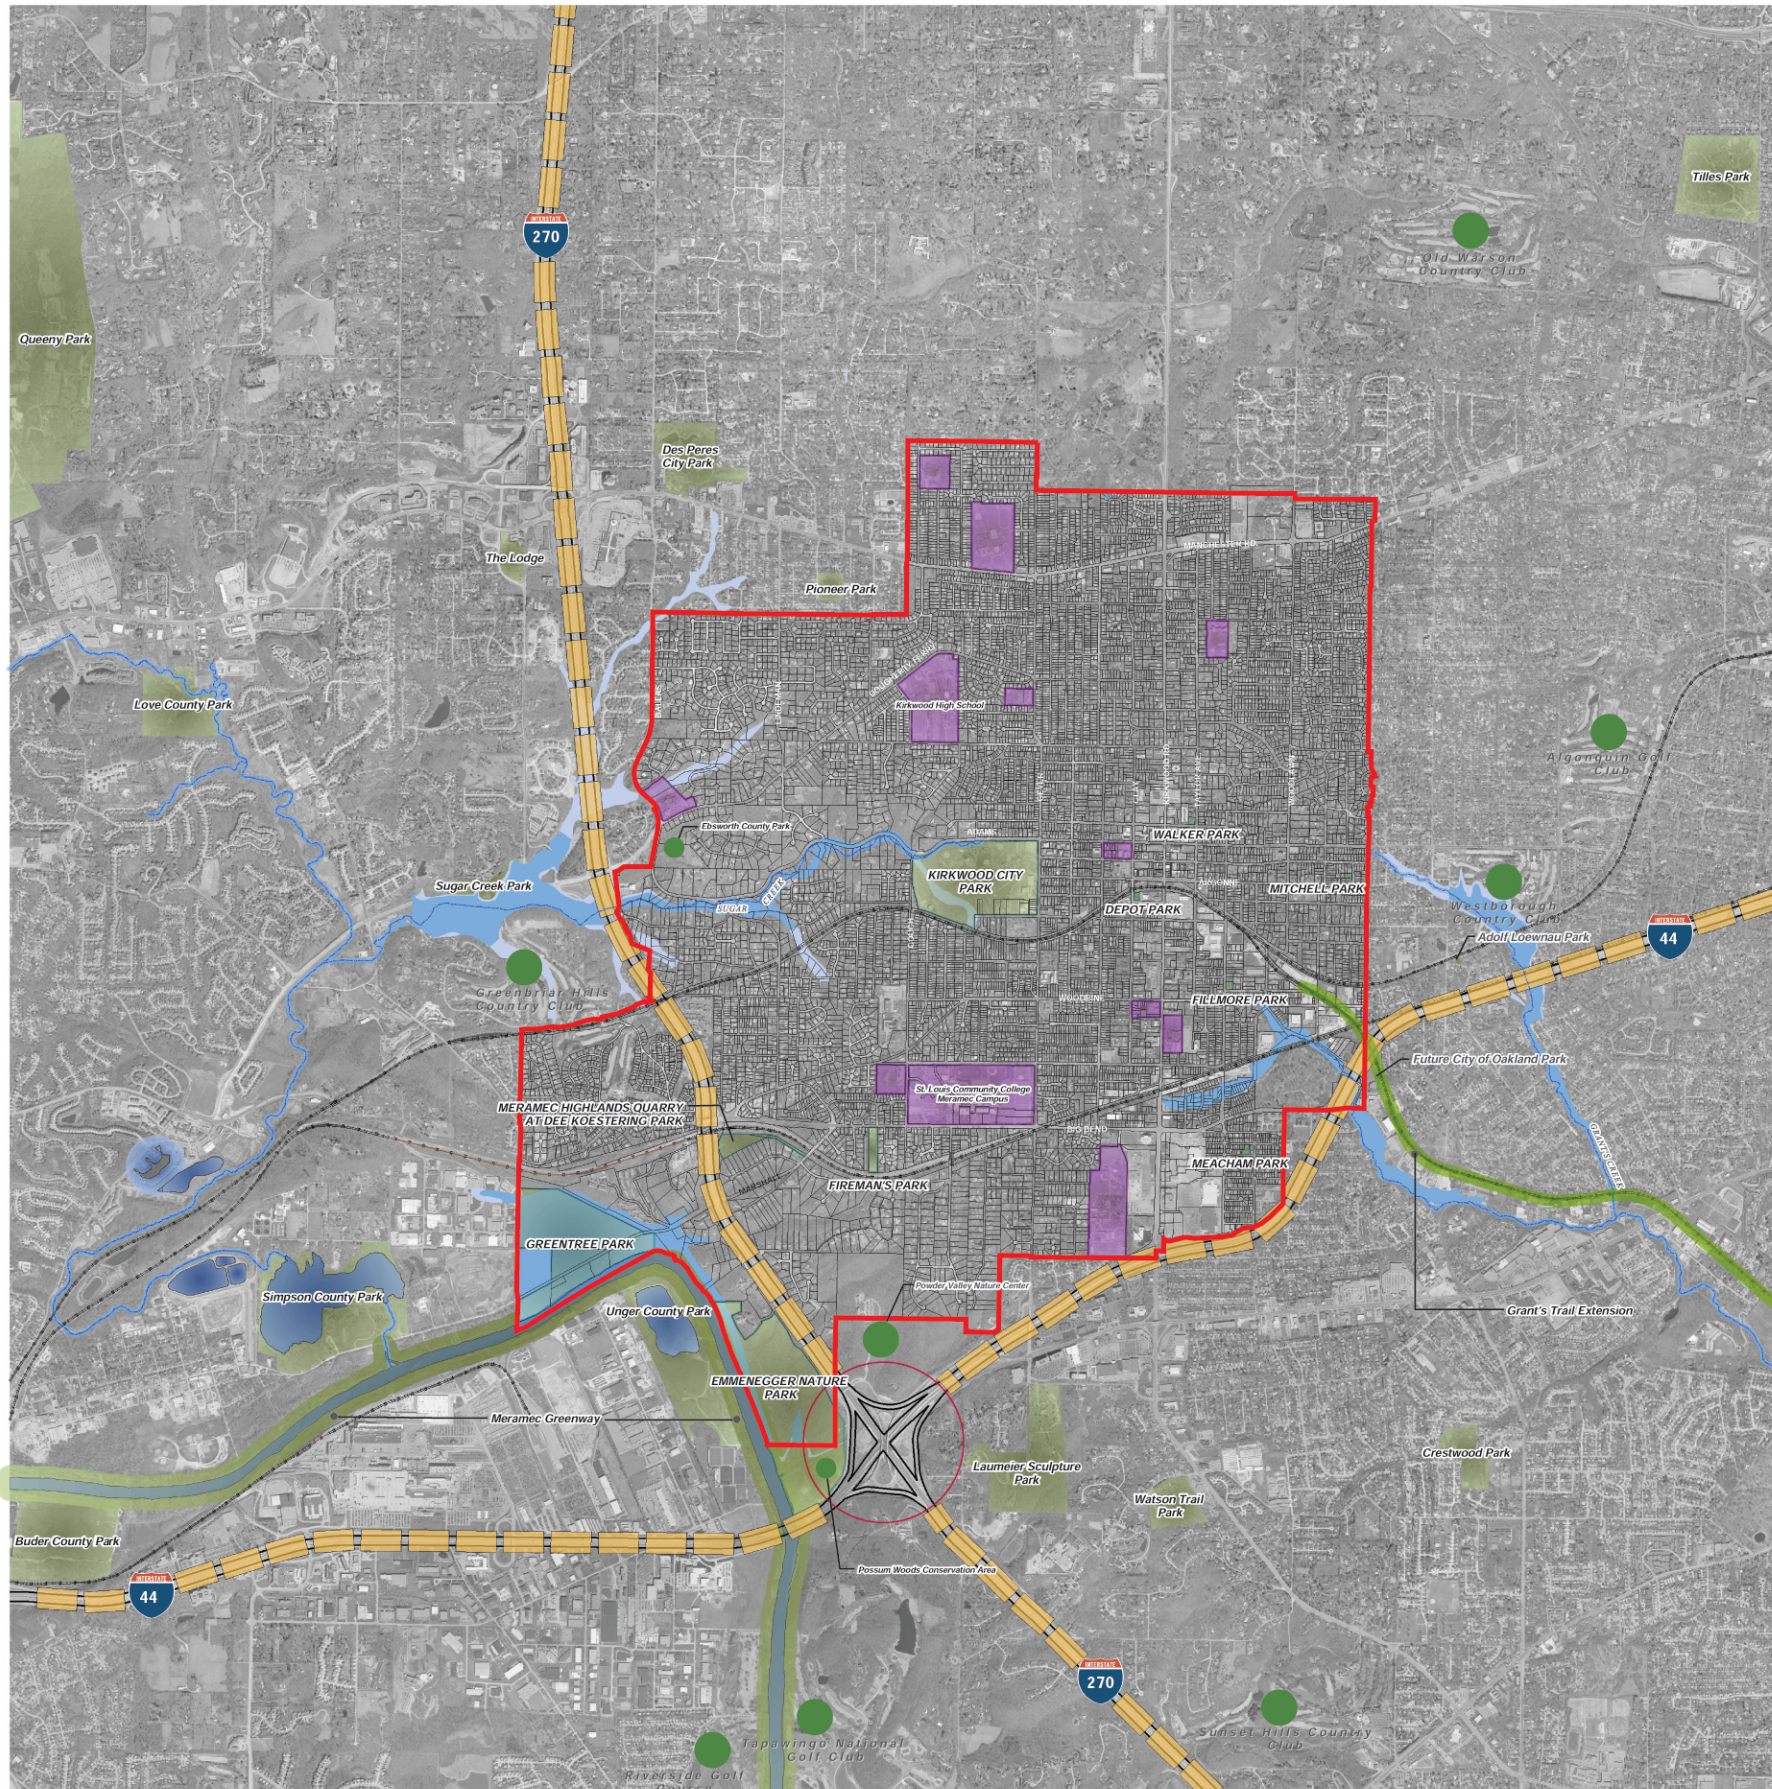

Regional Influencing Factors Map

Legend

- Parks
- Institutions
- 100-Yr Flood Plain
- 500-Yr Flood Plain
- City of Kirkwood Boundary

Kirkwood Park
** 71.58 Acres*
** Features:*

- Community Center
- Aquatic Center
- Ice Arena
- Outdoor Amphitheater
- Picnic Pavilions & Sites
- Athletic Fields
- Tennis Courts
- Handball Courts
- Horseshoe Pits
- Shuffleboard Courts
- Playground w/Spray Fountain
- Walker Lake
- Hiking/Walking Trails
- Fishing
- Concessions

Fireman's Park
** 4 Acres*
** Features:*

- Near Firehouse #2
- Natural Area

Depot Park
** 0.7 Acres*
** Features:*

- Playground
- Gazebo
- Picnic Areas
- Train Watching

Mitchell Park
** 0.30 Acres*
** Playlot*
** Features:*

- Playground
- Picnic Areas

Emmenegger Park
** 94 Acres + 14 Acres*
Staging Area
** Nature Park*
** Features:*

- Hiking Trails
- Pavilion
- Fishing
- Nature Programs w/Powder Valley Nature Center staff

Fillmore Park
** 1.44 Acres*
** Features:*

- Playground
- Picnic Areas
- Seating Areas

Greentree Park
** 89.13 Acres*
** Features:*

- Picnic Pavilion and Areas
- Remote Controlled Car Track
- Boat Ramp
- Athletic Fields
- Hiking
- Fishing

Meacham Park
** 1.25 Acres*
** Features:*