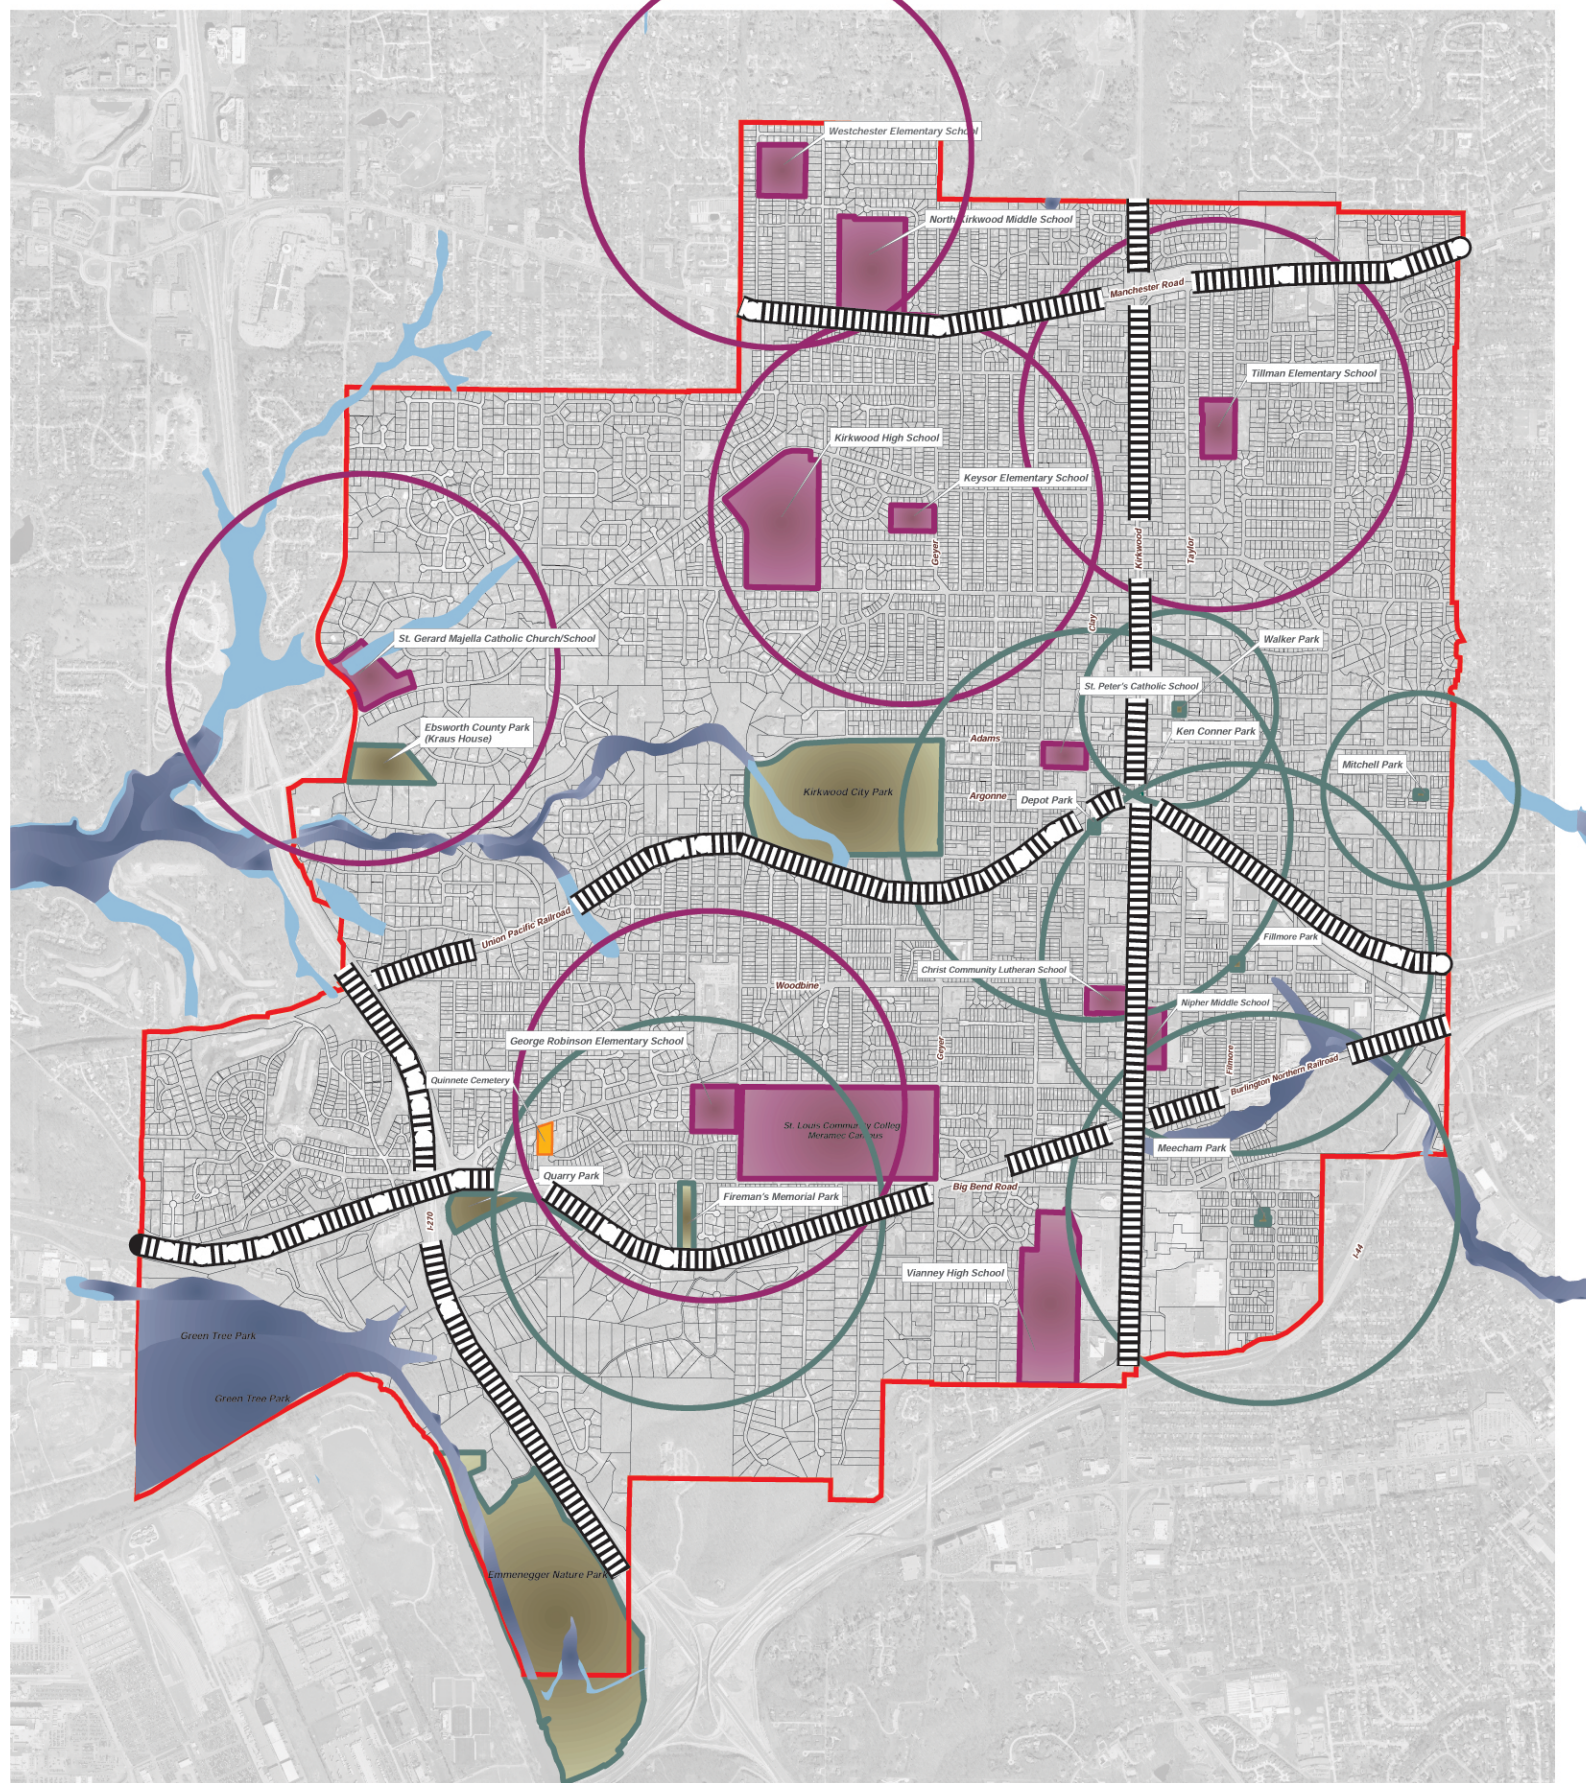

# Existing Community Influencing Factors Map

**Legend**

- City of Kirkwood Boundary
- PARK\_SCH**
- Christ Community Lutheran School
- Depot Park
- Ebsworth County Park
- Emmenegger Nature Park
- Fillmore Park
- Firemen's Memorial Park
- Frank Tillman Elementary School
- George Robinson Elementary School
- Green Tree Park
- Keysor Elementary School
- Kirkwood City Park
- Kirkwood High School
- Meecham Park
- Mitchell Park
- Nipher Middle School
- North Kirkwood Middle School
- Quarry Park
- St. Gerard Majella Catholic Church/School
- St. Louis Community College Meramec Campus
- St. Peter's Catholic School
- Vianney High School
- Walker Park
- Westchester Elementary School
- Ken Connor Park
- Quinette Cemetery
- Parcel
- 100-Yr Flood Plain
- 500-Yr Flood Plain
- Barriers
- Park Service Radius
- School Service Radius

## Parks & Recreation Master Plan